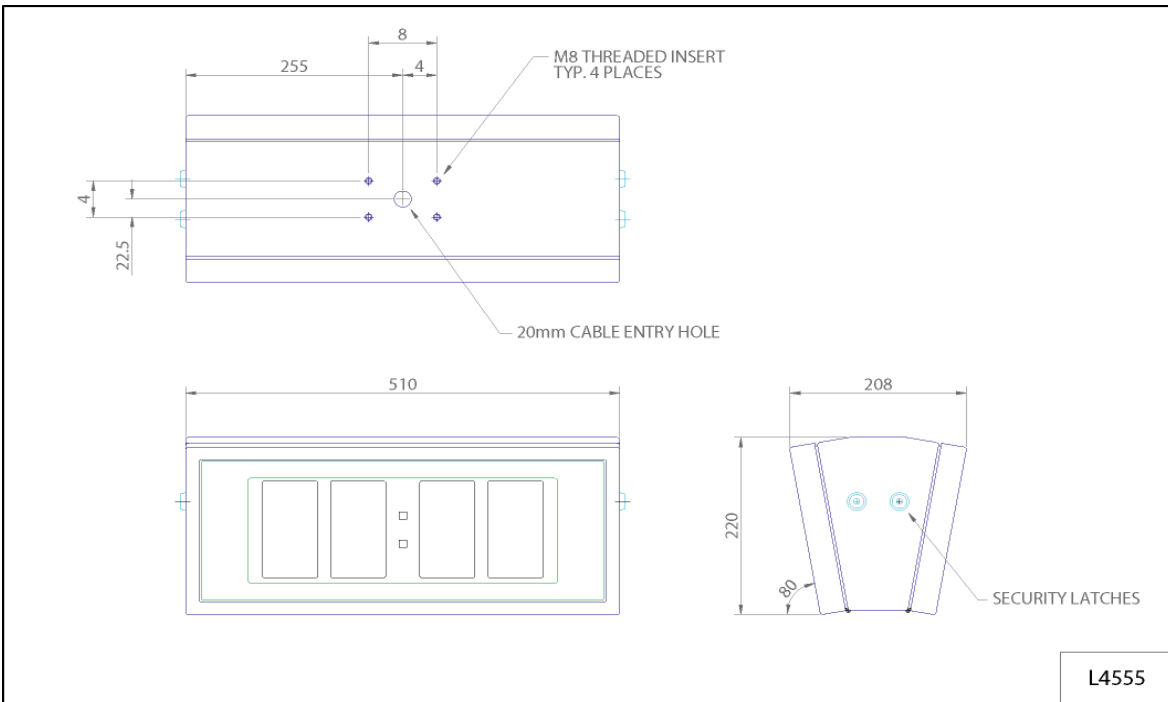

**LCD DOUBLE SIDED CLOCK, 120mm**

**Part No. LVS7376**

**SPECIFICATIONS**

Double sided LCD clock with hours and minutes characters.

- Display: 4 characters, 120mm, 5 x 3, 51 segments
- Dimensions: 510mm long, 220mm high, 208mm wide
- Weight: 11Kg
- Power Consumption: 20 Watts