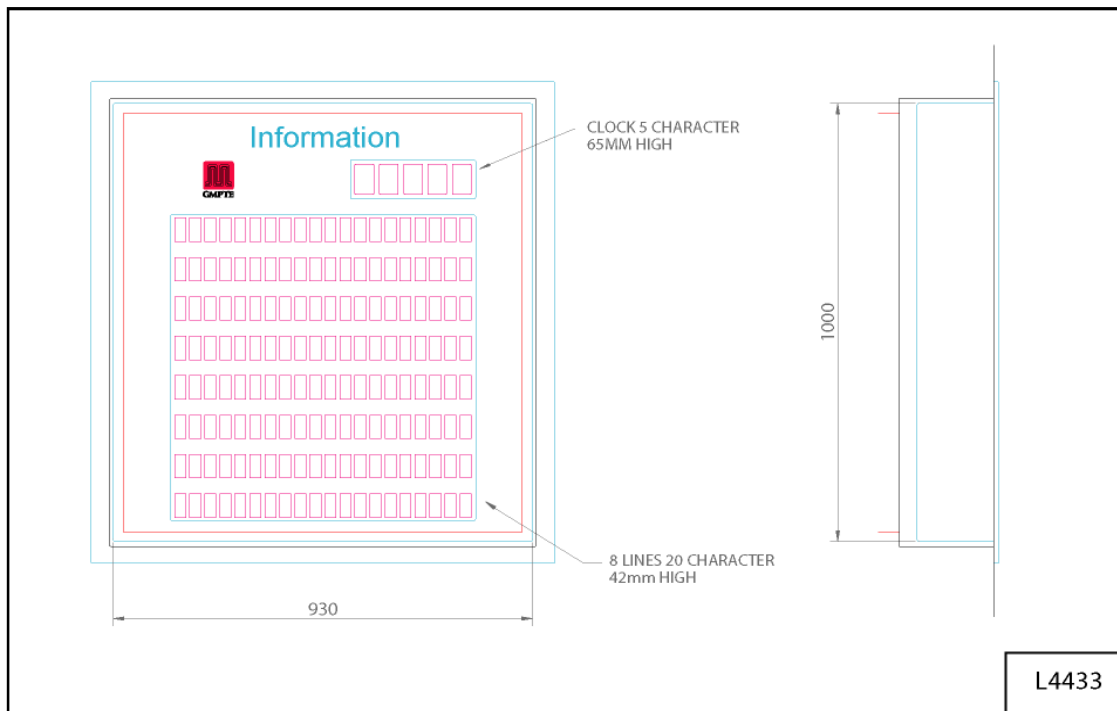

INFORMATION DISPLAY

Part No. LVS7244

SPECIFICATIONS

LCD information display sign comprising 1 display panel in a single sided enclosure.

- Display panel: 8 lines of 20 characters, 42mm upper and lower case.
- Clock: 5 characters 63mm
- Dimensions: 930mm long, 1000mm high, 170mm wide
- Weight: 25Kg
- Power Consumption: 75 Watts