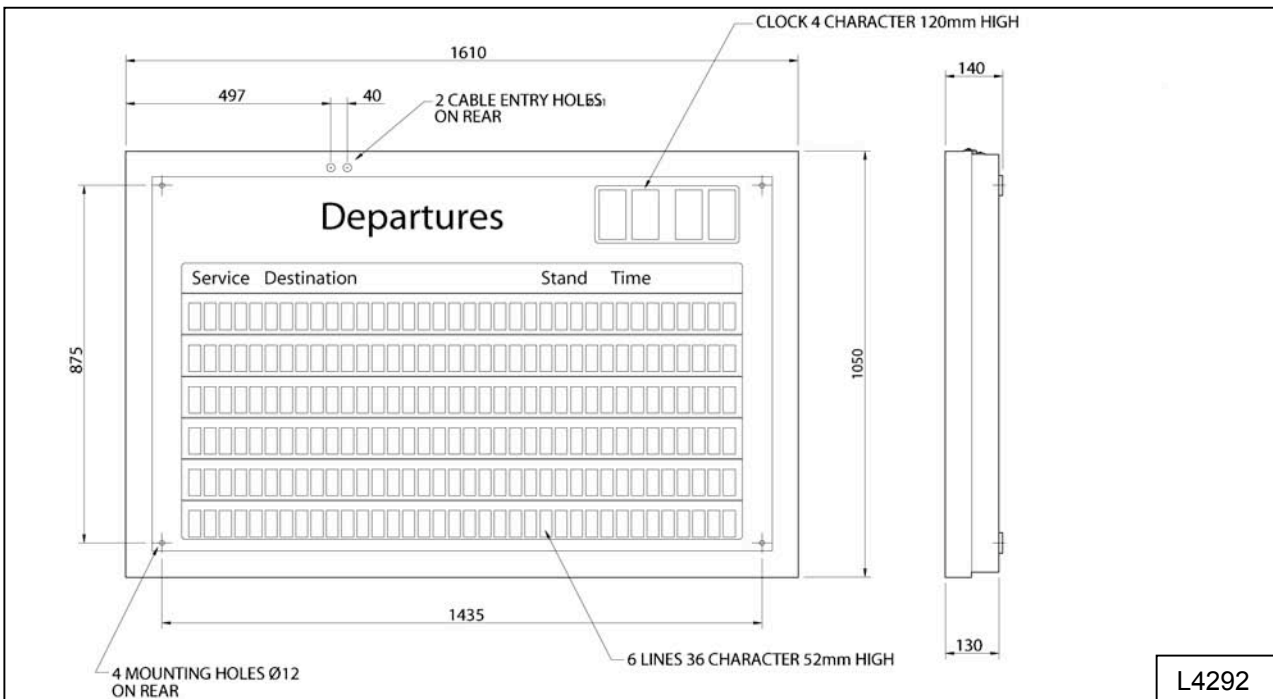

# DEPARTURE BOARD

Part No. LVS7045

## SPECIFICATIONS

Single sided LCD departure board with printed text “Service”, “Destination”, “Stand” and “Time”.

- Display Panel: 6 lines of 36 characters, 52mm upper and lower case
- Clock: 4 characters, 120mm
- Dimensions: 1610mm long, 1050mm high, 130mm wide
- Weight: 100Kg