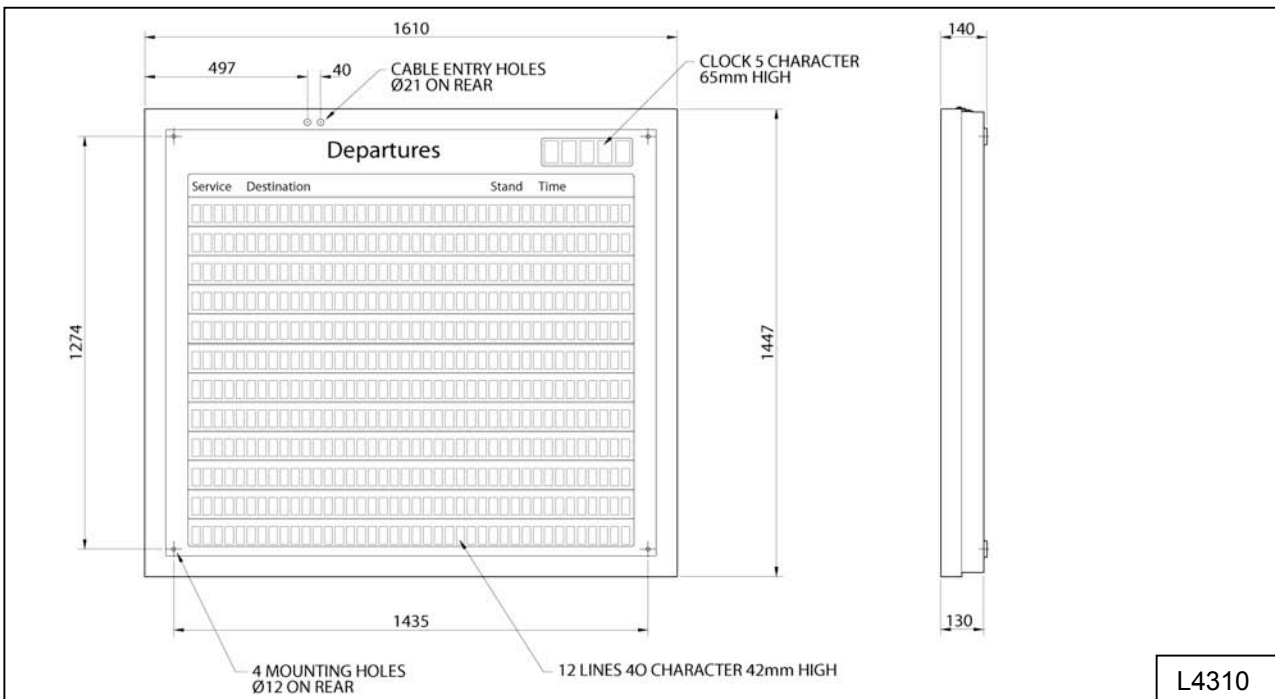

DEPARTURE BOARD

Part No. LVS7040

L4310

SPECIFICATIONS

Single sided LCD departure board with printed text “Service”, “Destination”, “Stand” and “Time”.

- Display Panel: 12 lines of 40 characters, 42mm upper and lower case
- Clock: 5 characters, 65mm
- Dimensions: 1610mm long, 1447mm high, 130mm wide
- Weight: 130Kg