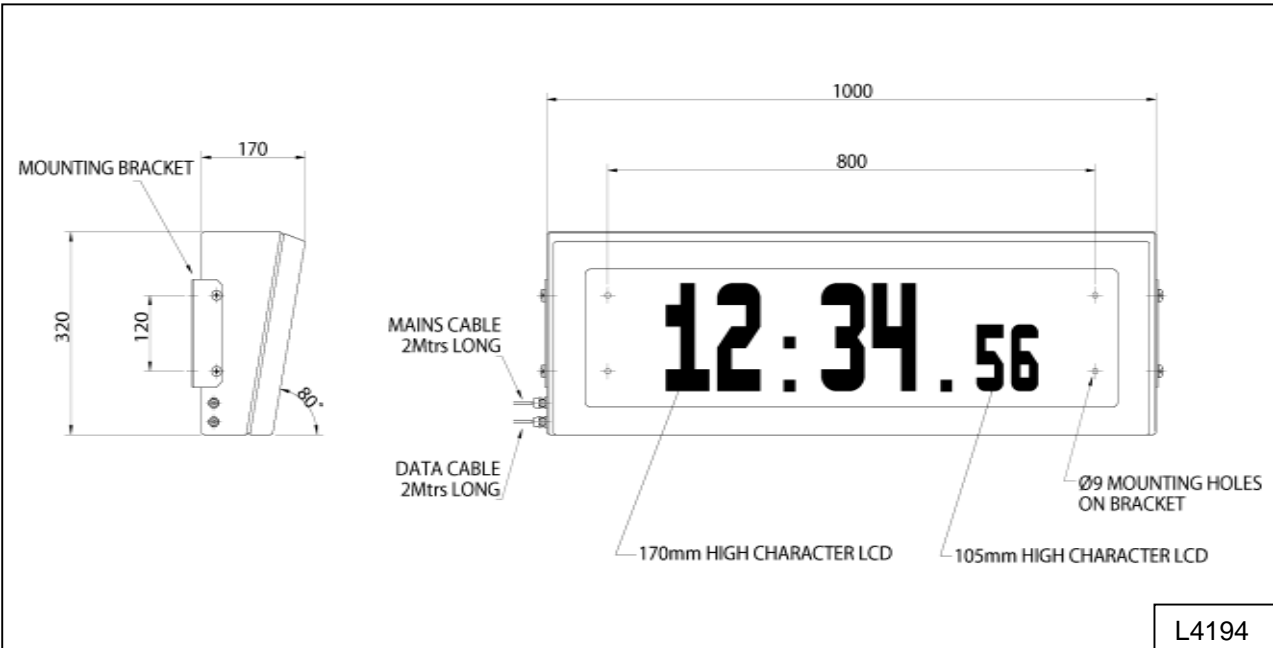

LCD SINGLE SIDED CLOCK

Part No. LVS6919

SPECIFICATIONS

Single sided LCD clock with hours, minutes and seconds characters.

Display:	4 characters, 170mm, 5 x 3, 38 segments 2 characters, 105mm, 5 x 3, 38 segments
Dimensions:	1000mm long, 320mm high, 170mm wide
Weight:	18 kg
Power Consumption:	35 Watts