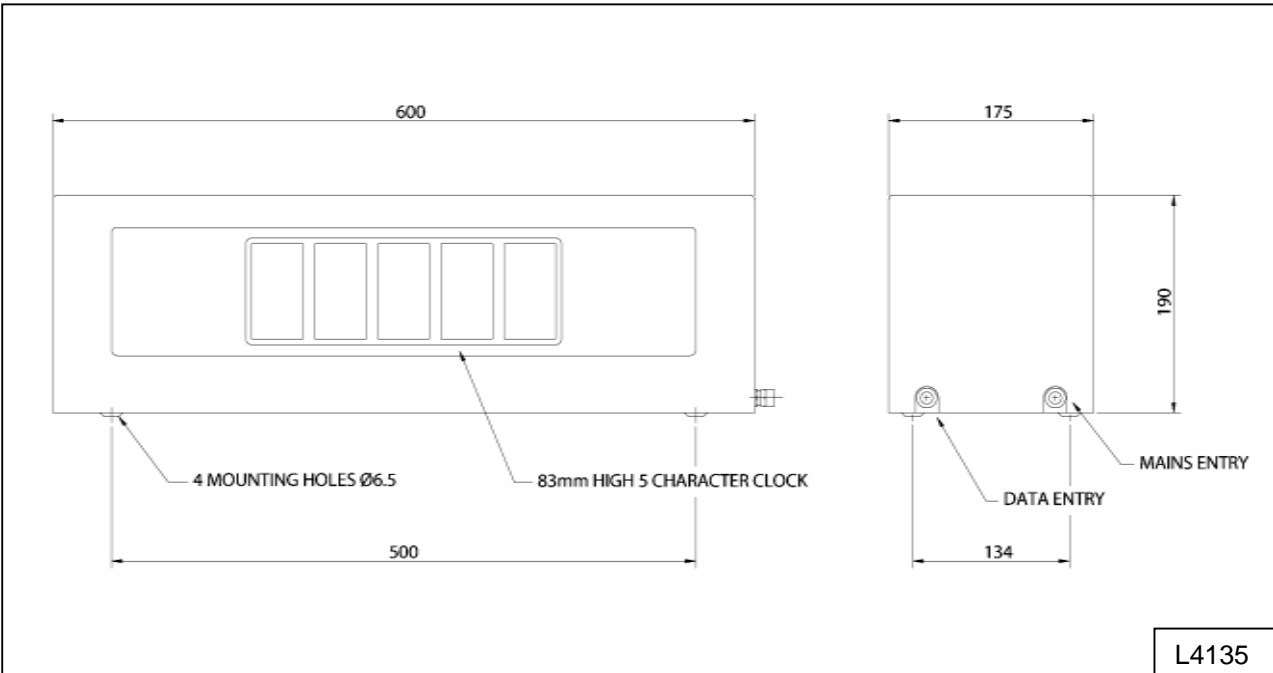

LCD CLOCK

Part No. LVS6800 (SS) LVS6801 (DS)

SPECIFICATIONS

Single and double sided LCD clock with hours and minutes characters.

- Display: 4 characters, 83mm, 38 segments
- Dimensions: 600mm long, 190mm high, 175mm wide
- Weight: 8kg
- Power Consumption: 30 Watts