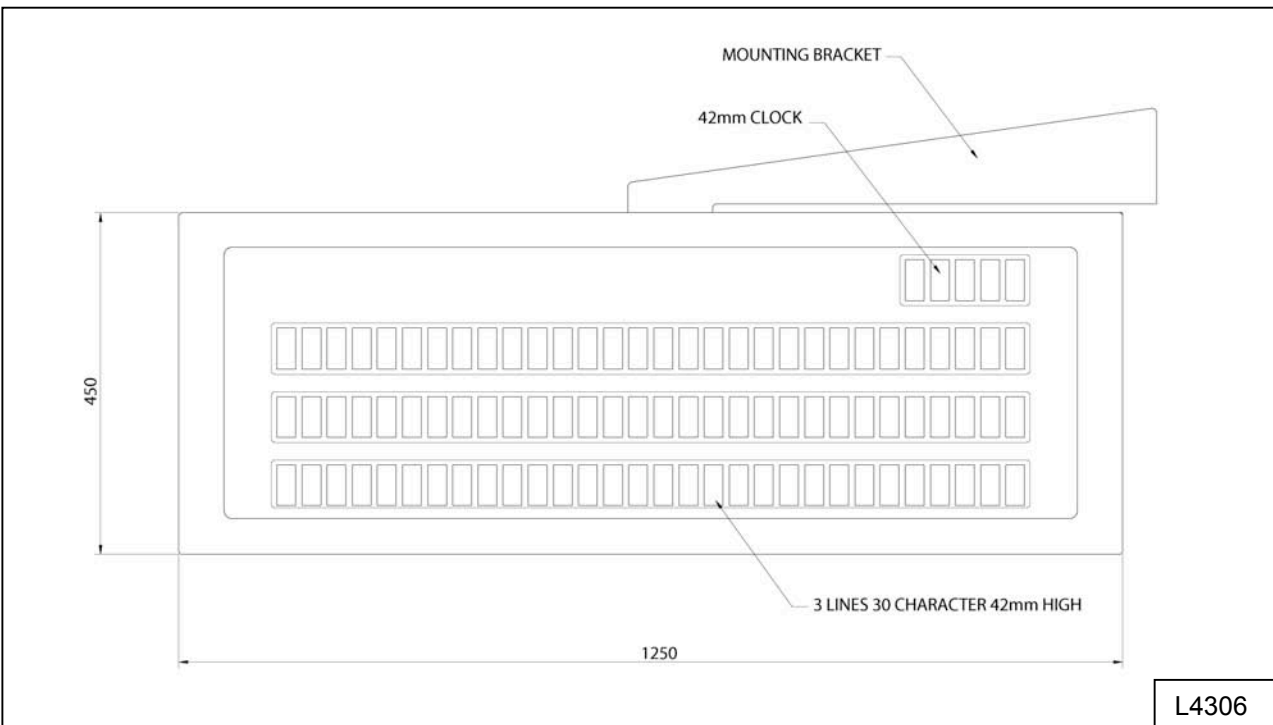

INFORMATION DISPLAY

Part No. LVS6734

SPECIFICATIONS

LCD information display sign comprising 2 display panels in a double sided enclosure.

- Display panel: 3 lines of 30 characters, 42mm upper and lower case.
- Clock: 5 characters 42mm
- Dimensions: 1250mm long, 450mm high, 350mm wide
- Weight: 140Kg
- Power Consumption: 400 Watts