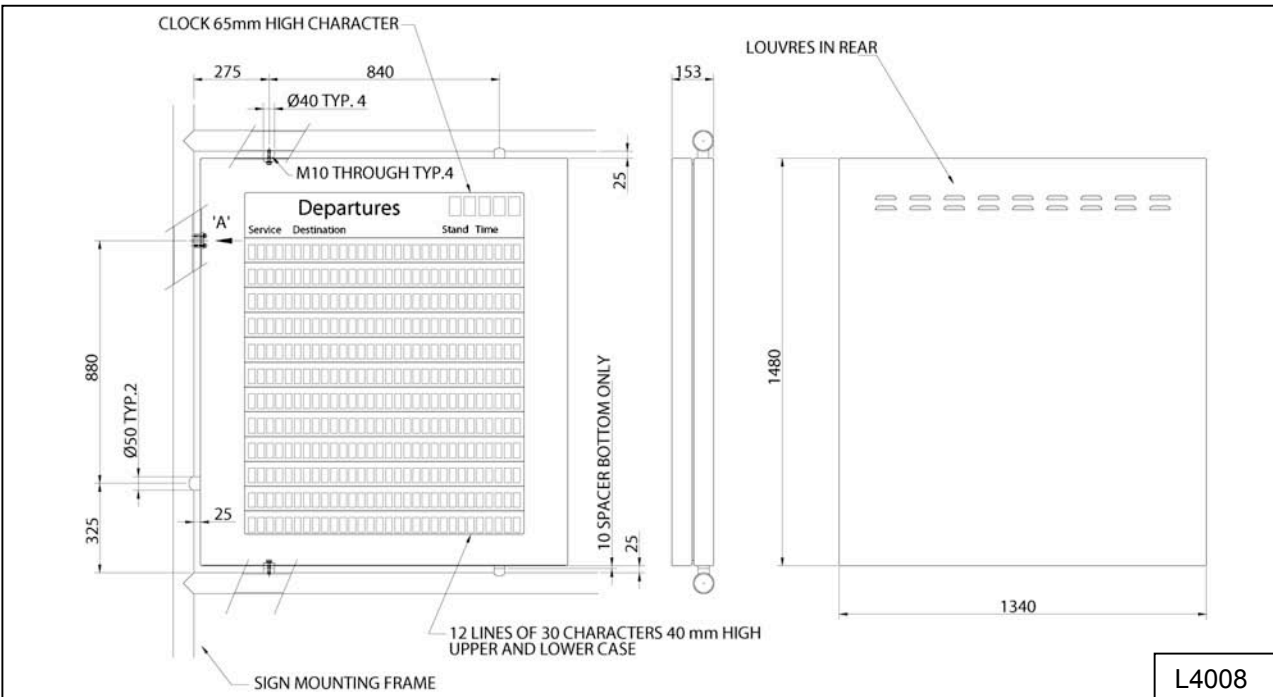

MAIN DISPLAY SIGN

Part No. LVS6613

L4008

SPECIFICATIONS

Main LCD display sign comprising 1 display panel in a single sided stainless steel enclosure.

- Display Panel: 12 lines of 30 characters, 42mm upper and lower case
- Clock: 4 characters, 65mm
- Dimensions: 1340mm long, 1480mm high, 153mm wide
- Weight: 140Kg