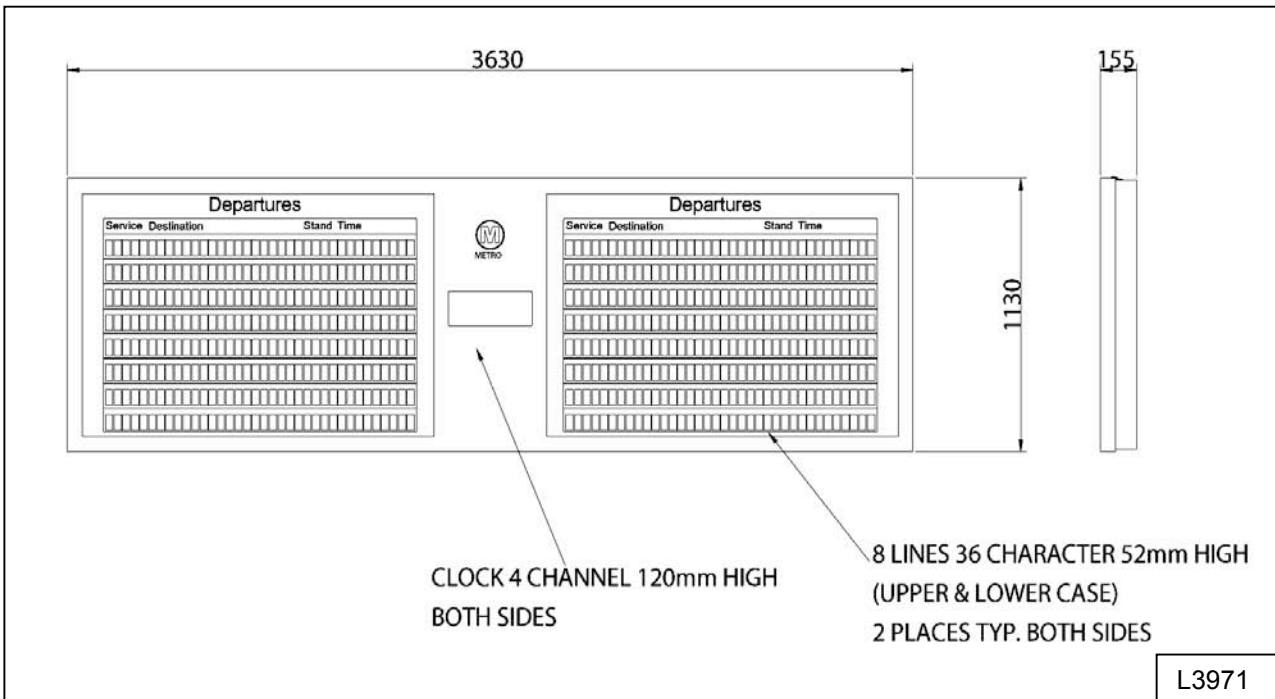

MAIN DISPLAY SIGN

Part No. LVS6582

SPECIFICATIONS

Main LCD display sign comprising 4 display panels in a double sided enclosure.

- Display Panel: 8 lines of 36 characters, 52mm upper and lower case
- Clock: 4 characters, 120mm
- Dimensions: 3630mm long, 1130mm high, 155mm wide
- Weight: 500Kg
- Power Consumption: 250 Watts per display panel
1000 Watts per large departure board