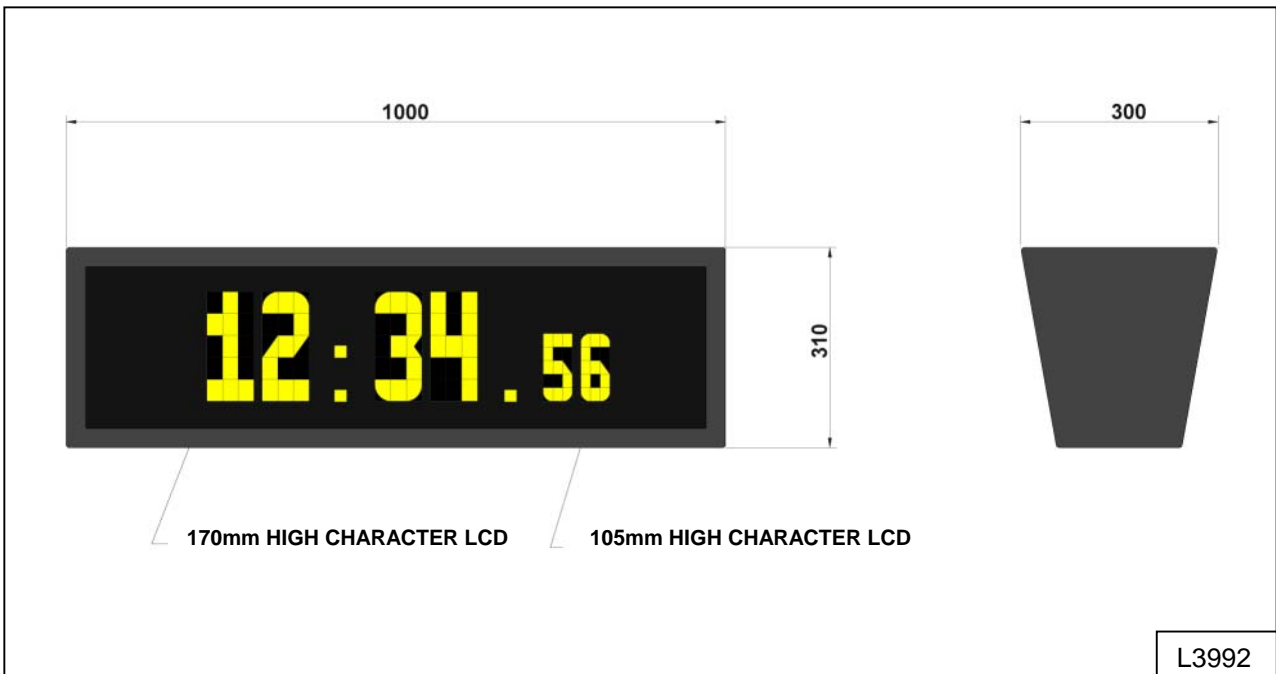

LCD DOUBLE SIDED CLOCK

Part No. LVS6551

SPECIFICATIONS

Double sided LCD clock with hours, minutes and seconds characters.

Display:	4 characters, 170mm, 5 x 3, 38 segments 2 characters, 105mm, 5 x 3, 38 segments
Dimensions:	1000mm long, 310mm high, 300mm wide
Weight:	30 kg
Power Consumption:	35 Watts