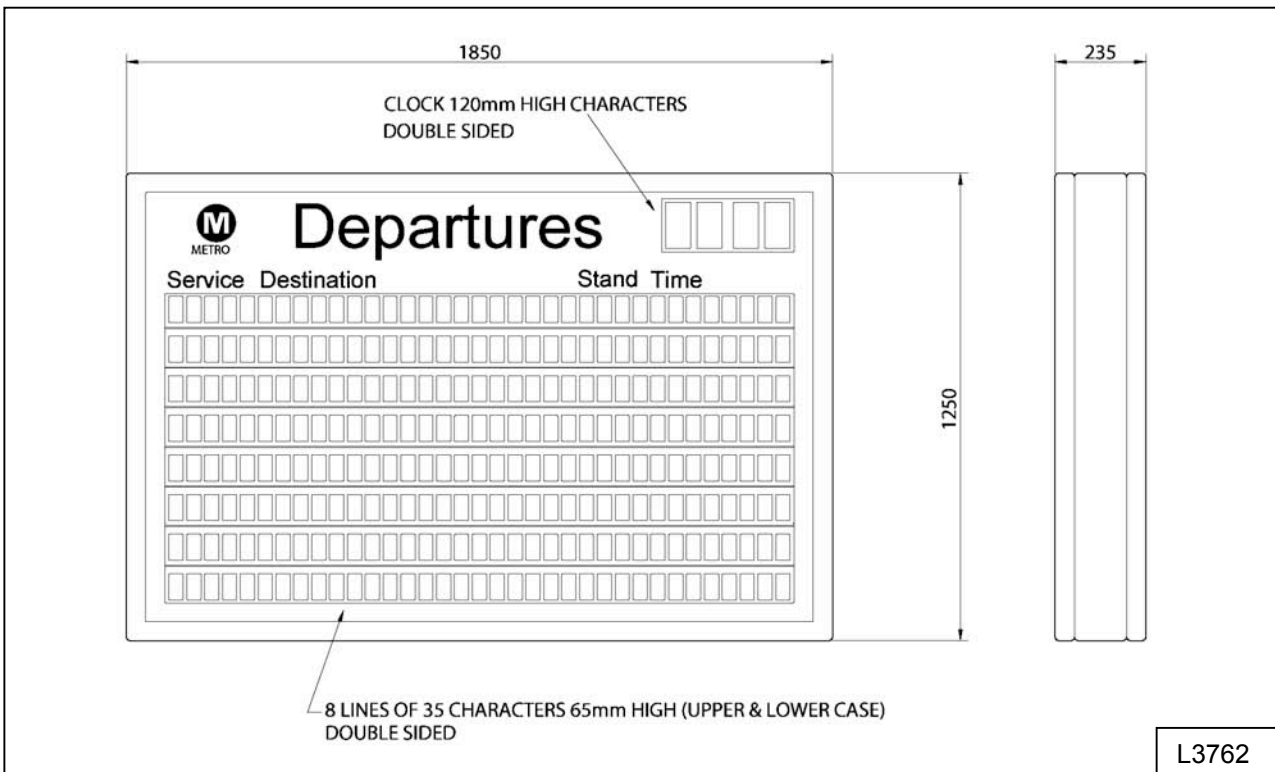

MAIN DISPLAY SIGN TYPE T

Part No. LVS6181

SPECIFICATIONS

Main LCD display sign comprising 1 display panel in a double sided enclosure.

- Display Panel: 8 lines of 35 characters, 65mm upper and lower case
- Clock: 4 characters, 120mm
- Dimensions: 1850mm long, 1250mm high, 235mm wide
- Weight: 220Kg
- Power Consumption: 330 Watts per display board (inc. clock)