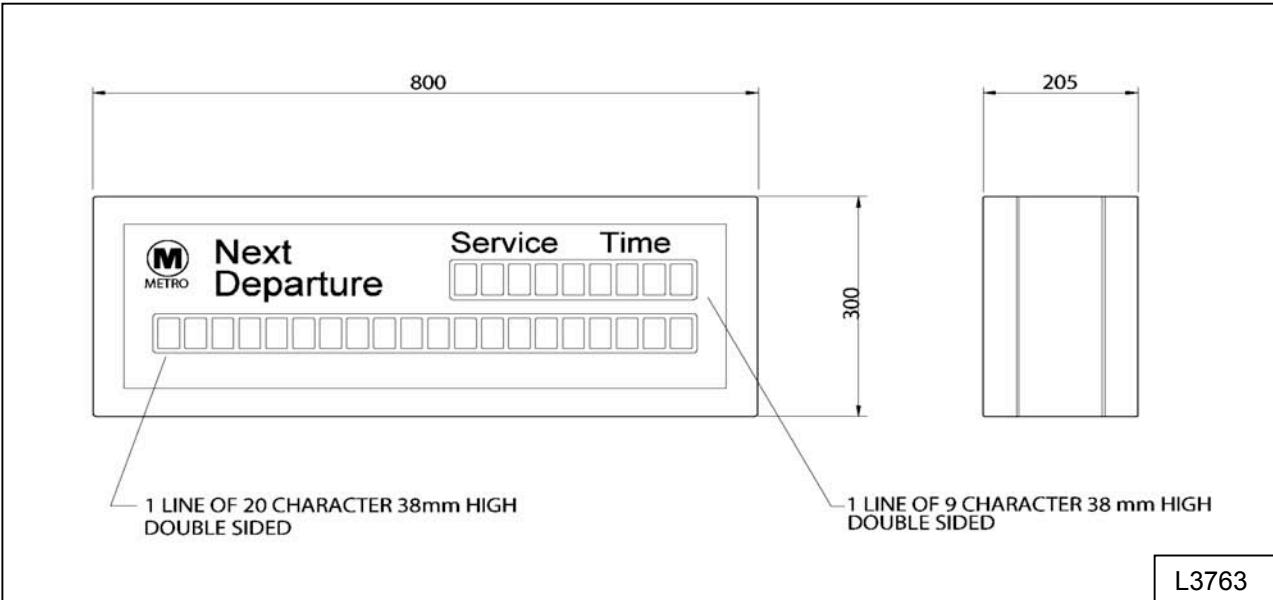

INDIVIDUAL STAND DISPLAY TYPE S

Part No. LVS6163

SPECIFICATIONS

Bus departure LCD stand sign housed in a double sided enclosure with printed text “Next Departure”, “Service” and “Time”.

- Display Panel: 1 line of 9 characters, 38mm upper case only
1 line of 20 characters, 38mm upper case only
- Dimensions: 800mm long, 300mm high, 205mm wide
- Weight: 30Kg
- Power Consumption: 40 Watts