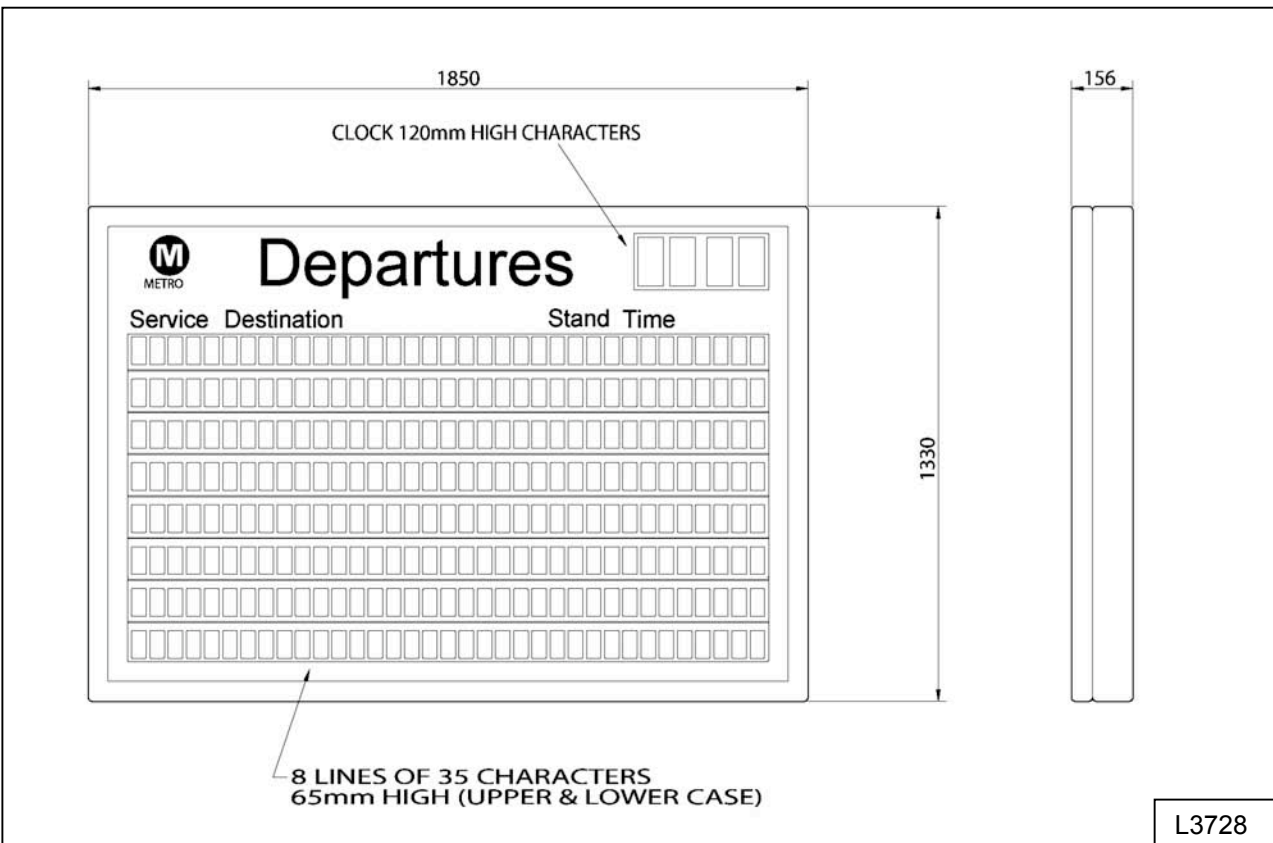

**MAIN DISPLAY SIGN TYPE Q**

**Part No. LVS6152**

**SPECIFICATIONS**

Small LCD display sign comprising 1 display panel in a single sided enclosure.

- Display Panel: 8 lines of 35 characters, 65mm upper and lower case
- Clock: 4 characters 120mm
- Dimensions: 1850mm long, 1330mm high, 156mm wide
- Weight: 130Kg
- Power Consumption: 300 Watts