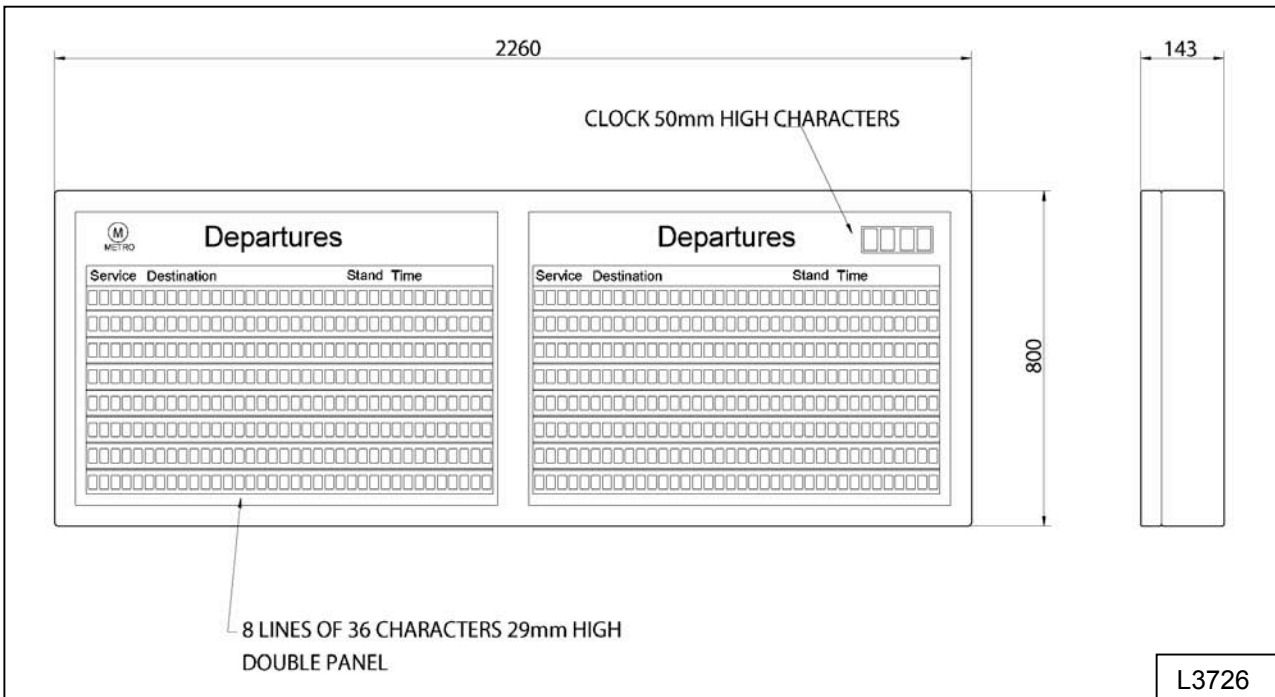

SMALL DISPLAY SIGN TYPE O

Part No. LVS6149

SPECIFICATIONS

Small LCD departure display sign comprising 2 display panels, side by side, on a single sided enclosure.

- Display panel: 8 lines of 36 characters, 29mm upper case only
- Clock: 4 characters 50mm
- Dimensions: 2260mm long, 800mm high, 143mm wide
- Weight: 140Kg
- Power Consumption: 400 Watts