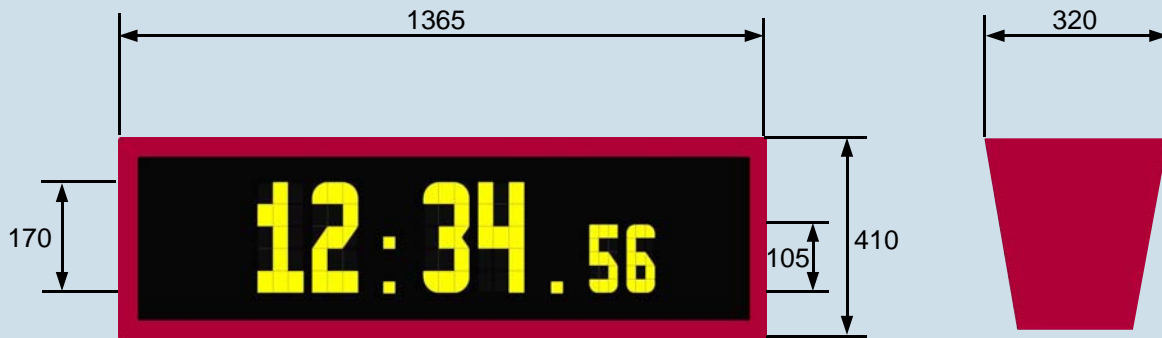

Vultron clocks offer improved character shapes, and reduced chance of misreading the time, due to their 38 segments per character compared with 7 segments for the older, traditional digital clocks.

The system is reliable and accurate making it easy to operate and inexpensive to maintain.

## Example of Clock Layout

## CRYSTAL CLEAR CLOCK TECHNOLOGY

- Single or double sided displays
- Range of character sizes (83mm - 170mm)
- Variety of case colours

City Park Industrial Estate, Gelderd Road, Leeds, LS12 6DR, ENGLAND  
Tel: + 44 (0) 113 263 0323 Fax: + 44 (0) 113 279 4127 email: sales@vultron.co.uk website: www.vultron.co.uk