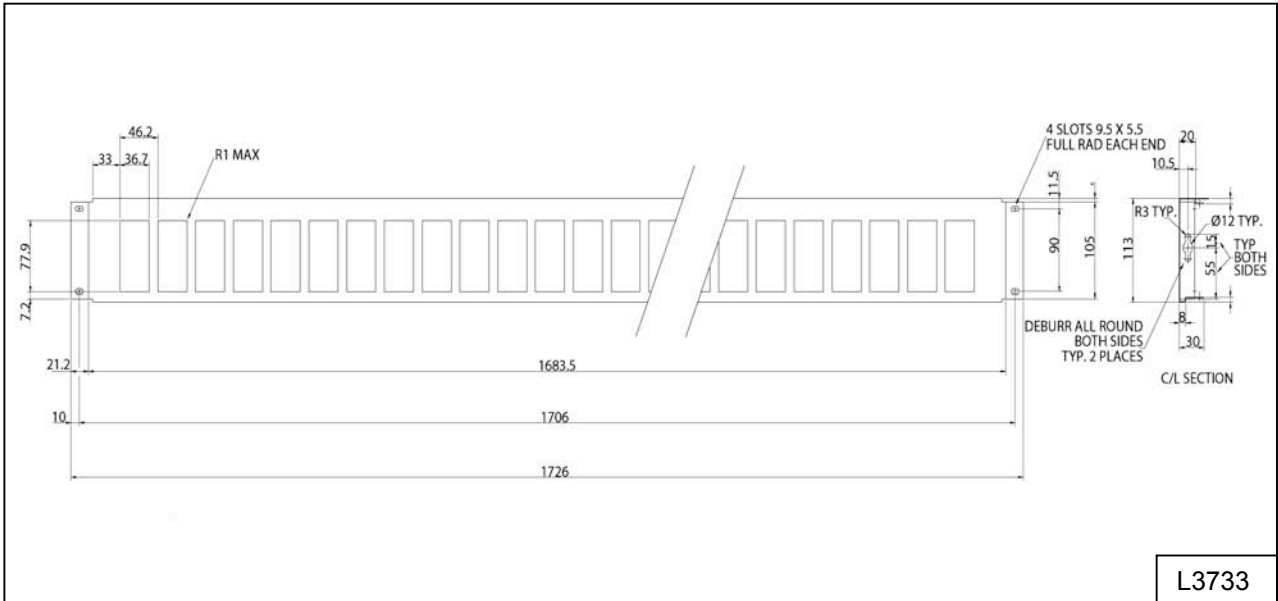

63MM LCD CHARACTER (7 characters per module)

e.g. 35 character U channel

Line: 35ch x 65mm Upper & lower case transfective LCD
 Cell: 5 Cells x 7 characters
 No. of segments: 60 Segments 6 x 3 matrix
 Length of cell: 321.7
 Colour of characters: Yellow or white

63MM CELL

CL6169