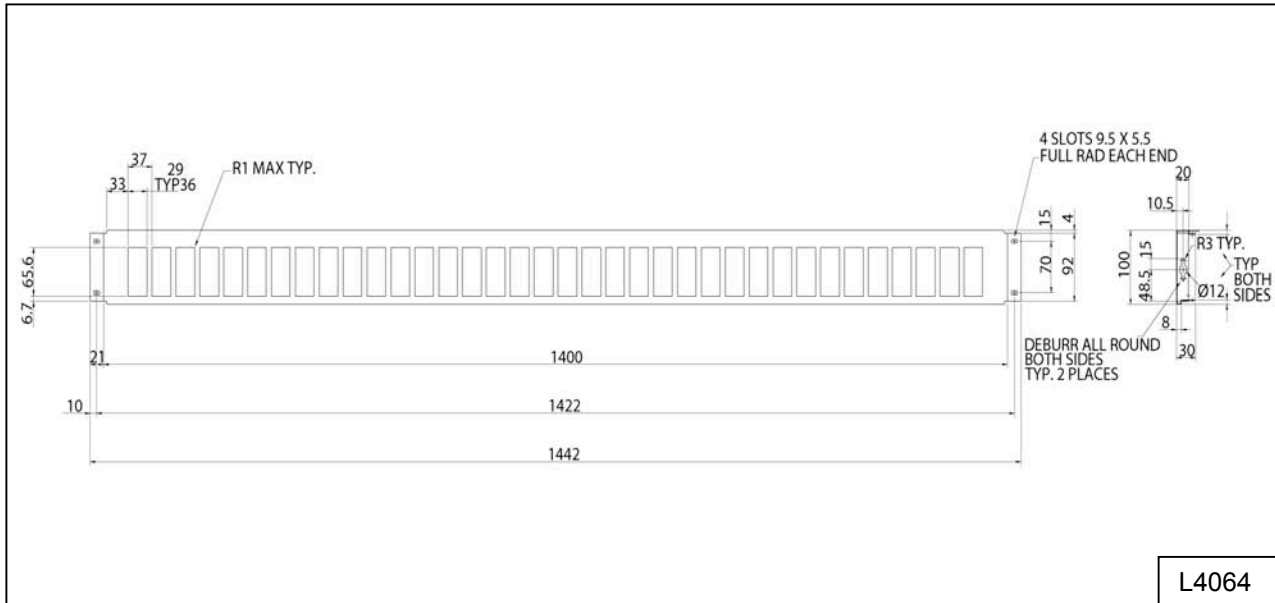

52MM LCD CHARACTER (9 characters per module)

e.g. 30 character U channel

Line: 35ch x 52mm Upper & lower case transfective LCD
 Cell: 4 Cells x 9 characters
 No. of segments: 60 Segments 6 x 3 matrix
 Length of cell: 332.1mm
 Colour of characters: Yellow or white

52MM CELL

CL6587